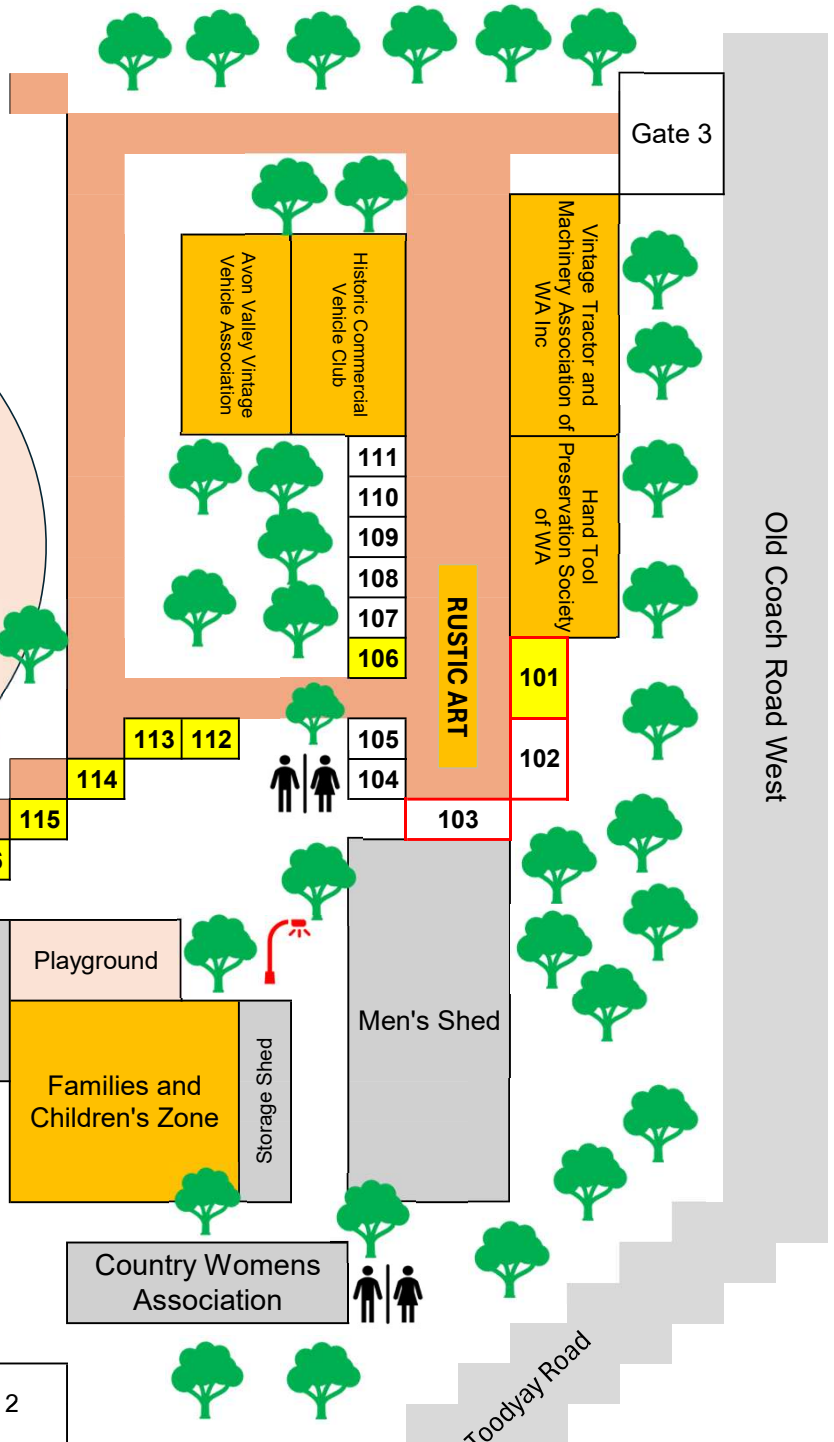

# Area 1 Map

Last updated on

8 June 2026

Version 3.4 © Gidge Ag Society

Entertainment Arena

Gate 3

Old Coach Road West

TO AREA 2

Gate 2

Old Toodyay Road

Toodyay Road

xxx Food & Drink vendor xxx 3m x 3m Site

Entertainment / Exhibition

Unallocated

Allocated

 Food & Drink vendor

 Entertainment / Exhibition

 Standard Site

 6m x 3m site

 10m x 10m site

 Unallocated

 Allocated

 First Aid (Ambulance)

 Site Power available

**Area 2 Map**  
 Last updated on  
 8 June 2026  
 Version 3.4 © Gidge Ag Society

**Legend:**

- Food & Drink vendor
- Alcohol Vendor
- Entertainment / Exhibition

**Site Types:**

- Standard Site
- 5m x 5x site
- 10m x 10m site
- 7m x 3m site