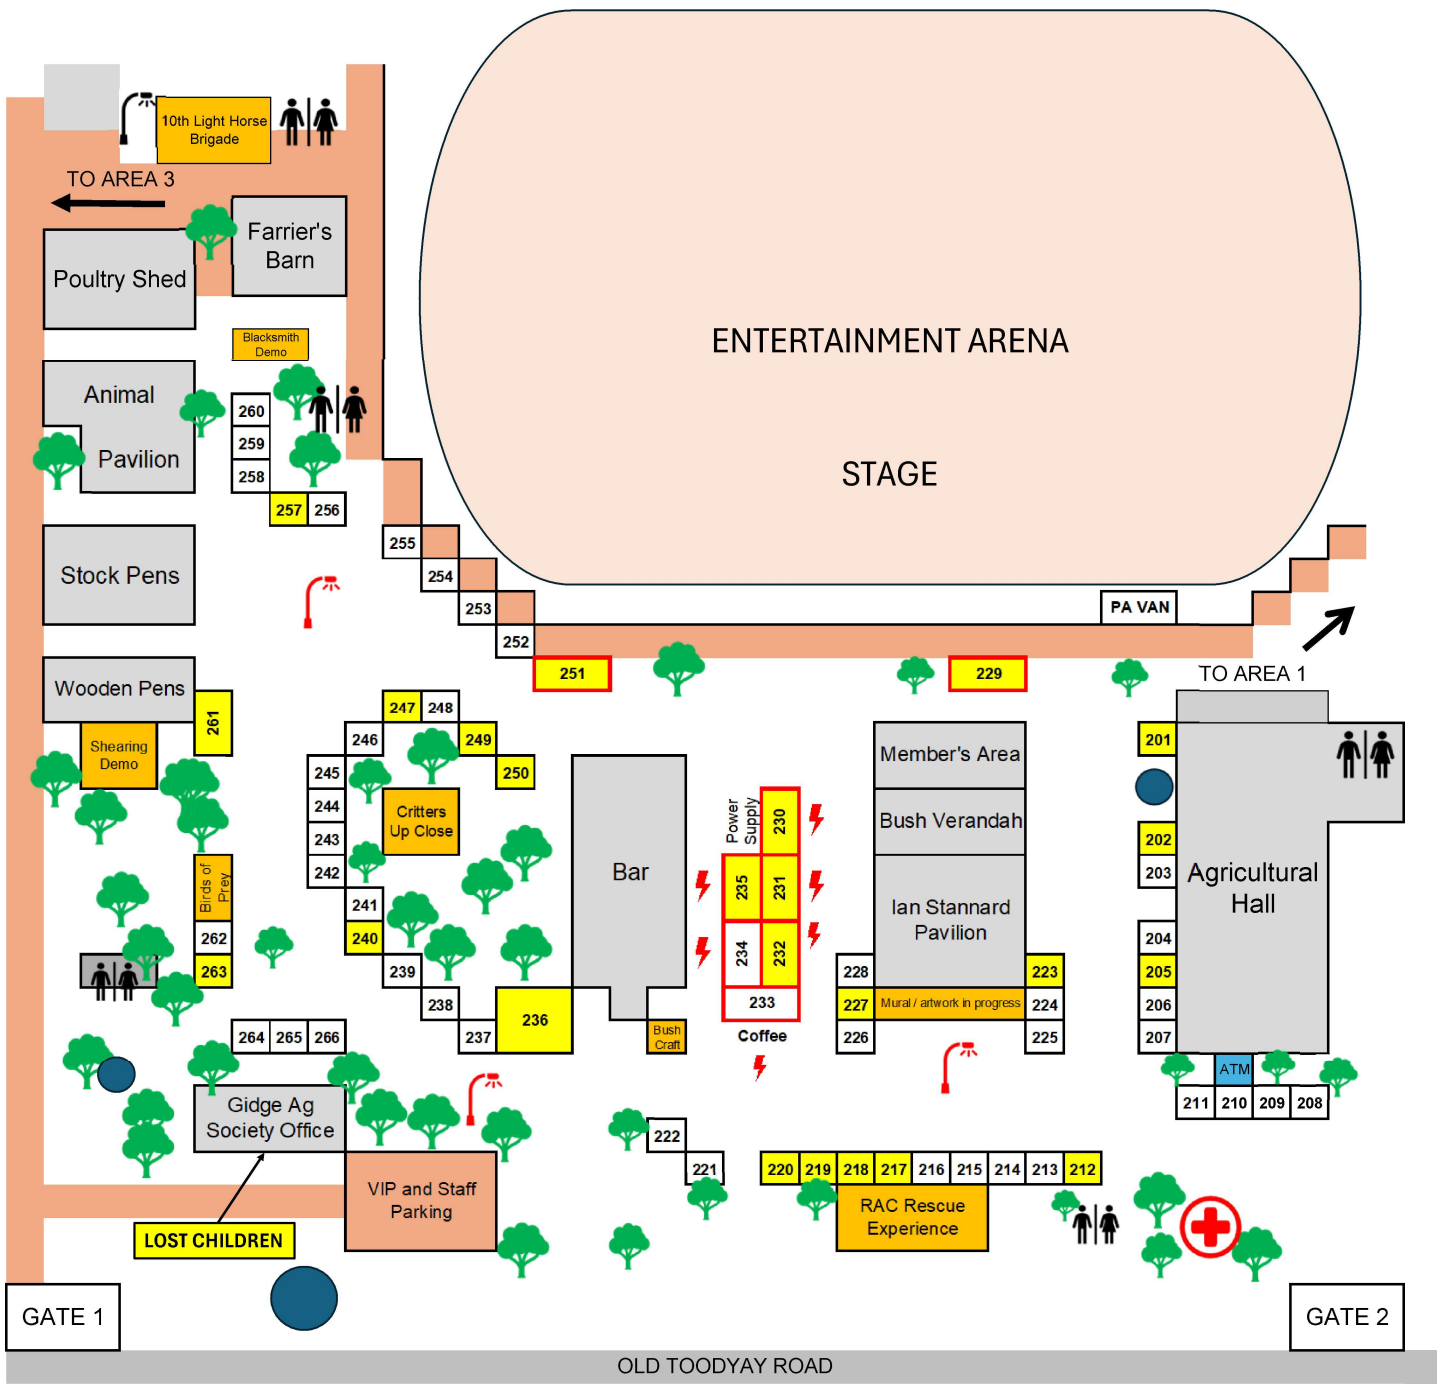

# Area 1 Map

Last updated on

8 June 2026

Version 3.4 © Gidge Ag Society

Entertainment Arena

Gate 3

Old Coach Road West

TO AREA 2

Gate 2

Old Toodyay Road

Toodyay Road

xxx Food & Drink vendor xxx 3m x 3m Site

Entertainment / Exhibition

Unallocated

Allocated

 Food & Drink vendor

 Entertainment / Exhibition

 Standard Site

 6m x 3m site

 10m x 10m site

 Unallocated

 Allocated

 First Aid (Ambulance)

 Site Power available

**Area 2 Map**  
 Last updated on  
 8 June 2026  
 Version 3.4 © Gidge Ag Society

**Legend:**

- Food & Drink vendor
- Alcohol Vendor
- Entertainment / Exhibition

**Site Types:**

- Standard Site
- 5m x 5x site
- 10m x 10m site
- 7m x 3m site