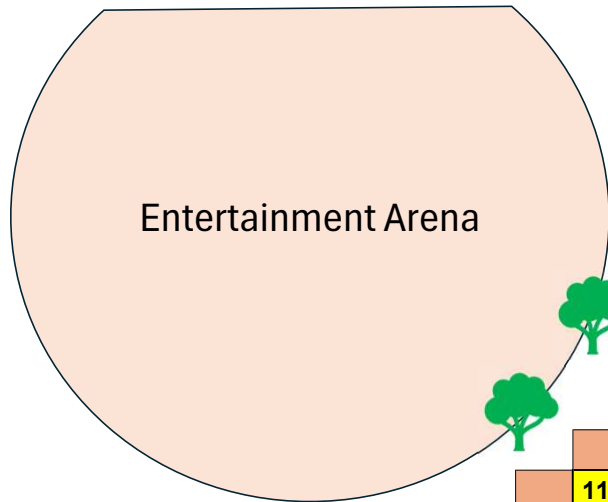

# Area 1 Map

Last updated on

8 June 2026

Version 3.4 © Gidge Ag Society

Entertainment Arena

Gate 3

Old Coach Road West

TO AREA 2

 Entertainment / Exhibition

 Standard Site

 6m x 3m site

 10m x 10m site

 Unallocated

 Allocated

 First Aid (Ambulance)

 Site Power available

**Area 2 Map**  
 Last updated on  
 8 June 2026  
 Version 3.4 © Gidge Ag Society

**Legend:**

- Food & Drink vendor
- Alcohol Vendor
- Entertainment / Exhibition

**Site Types:**

- Standard Site
- 5m x 5x site
- 10m x 10m site
- 7m x 3m site