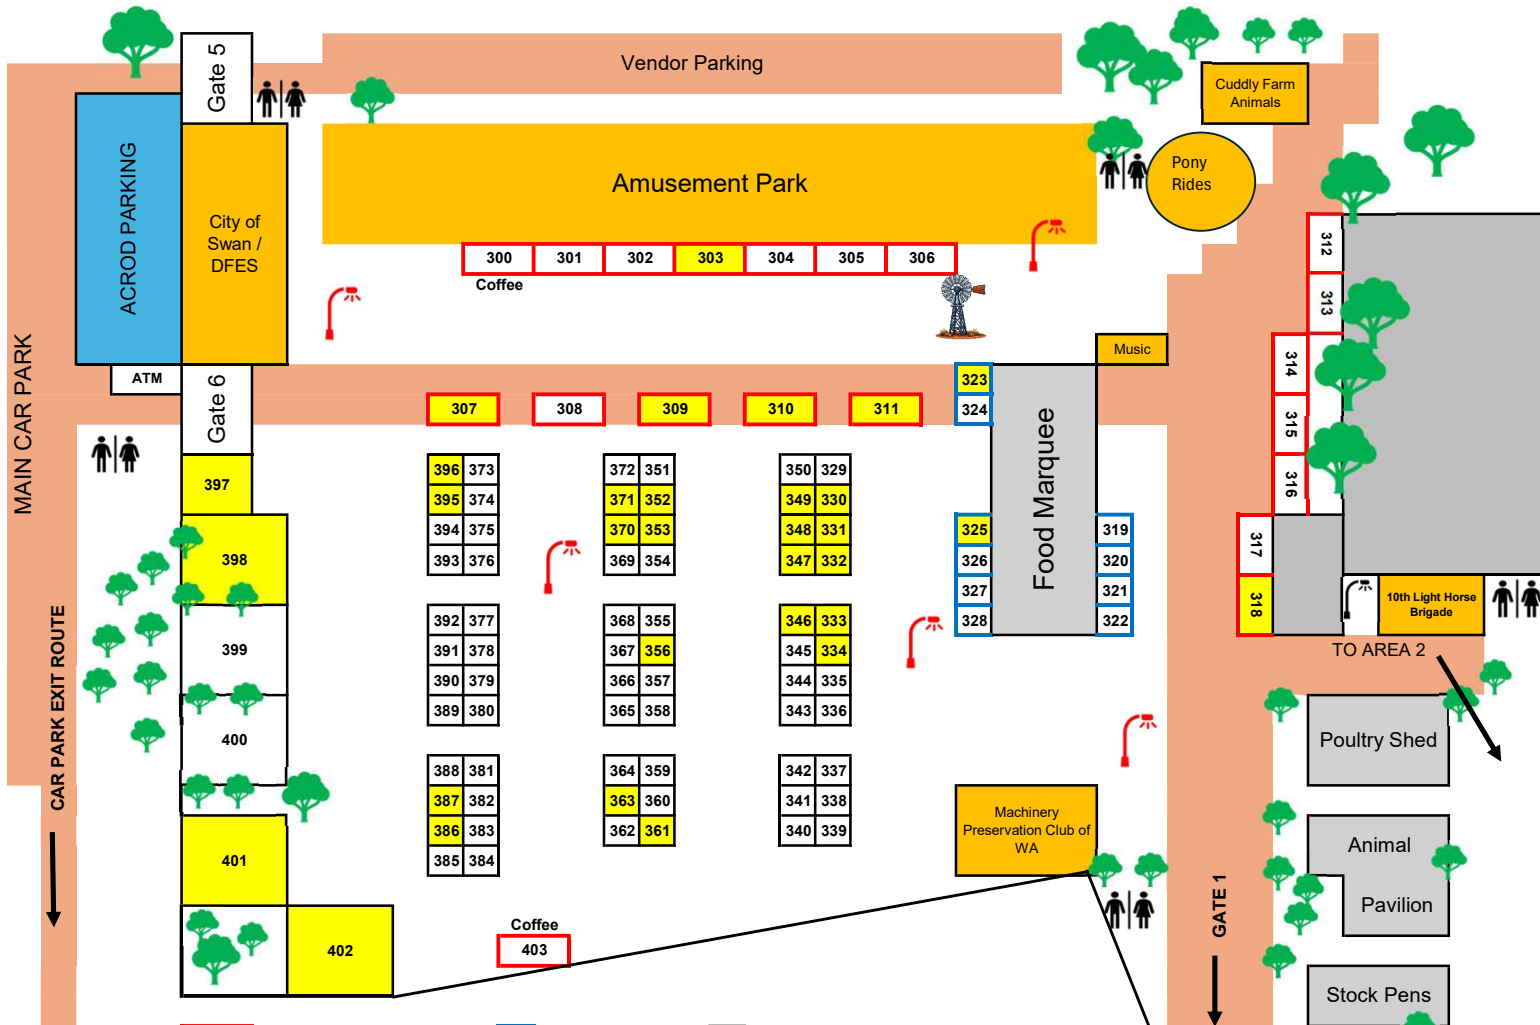

Gate 2

Old Toodyay Road

Toodyay Road

xxx Food & Drink vendor xxx 3m x 3m Site

Entertainment / Exhibition

Unallocated

Allocated

 Food & Drink vendor

 Entertainment / Exhibition

 Standard Site

 6m x 3m site

 10m x 10m site

 Unallocated

 Allocated

 First Aid (Ambulance)

 Site Power available

**Area 2 Map**  
 Last updated on  
 8 June 2026  
 Version 3.4 © Gidge Ag Society

**Legend:**

- Food & Drink vendor
- Alcohol Vendor
- Entertainment / Exhibition

**Site Types:**

- Standard Site
- 5m x 5x site
- 10m x 10m site
- 7m x 3m site

**Allocation Status:**

- Unallocated
- Allocated

**Area 3 Map**

Last updated on  
8 June 2026

Version 3.4 © Gidge Ag Society